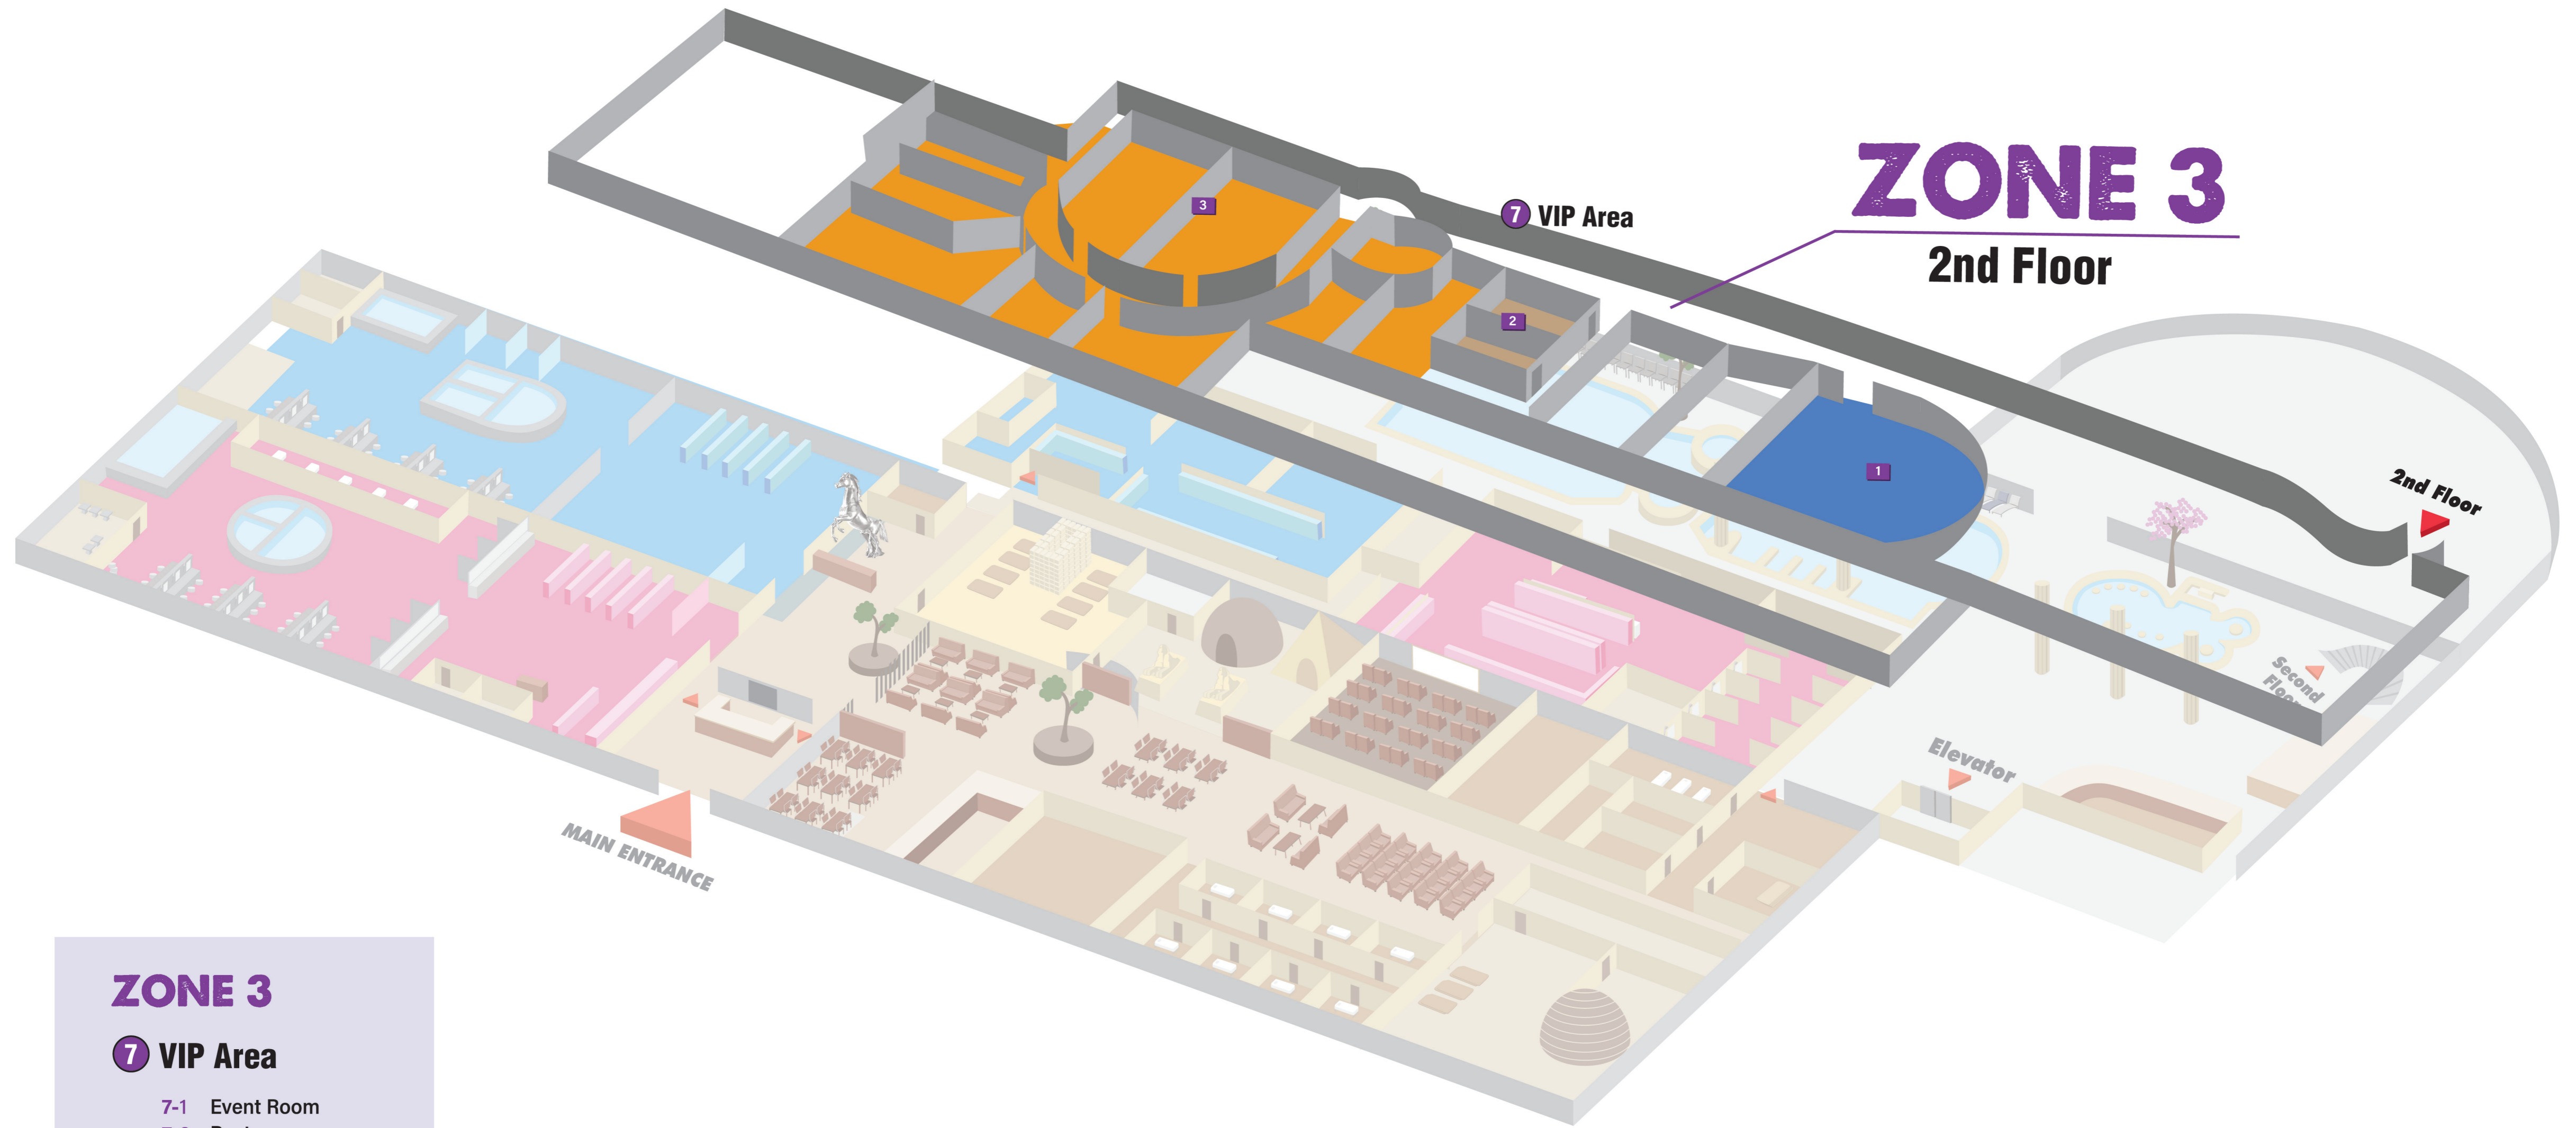

ZONE 3

2nd Floor

7 VIP Area

2nd Floor

Second Floor

Elevator

MAIN ENTRANCE

ZONE 3

7 VIP Area

- 7-1 Event Room
- 7-2 Restroom
- 7-3 Massage Room
  - Platinum
  - Gold
  - Facial
  - Couple